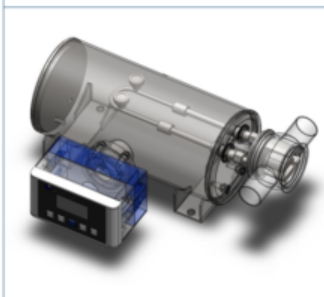

Determination of Concentration by Density & Sound Velocity

Centec Process Sensors

Automated
process skids
and high precision
sensors from a
single source.
Centec.

COMBITEC INNOVATION

Designed for the specific needs of breweries, the BEERMONITOR has a proven track-record. This special type of COMBITEC is used in different parts of the brewery to simultaneously measure Original Gravity, extract and alcohol concentrations with extreme precision:

Technical Data **BEERMONITOR**

Original Gravity	
Measurement Range	0 - 25 °Plato
Accuracy	± 0,03 °Plato
Reproducibility	± 0,01 °Plato
Extract	
Measurement Range	0 - 10 mass %
Accuracy	± 0,02 mass %
Reproducibility	± 0,01 mass %
Alcohol	
Measurement Range	0 - 12,5 vol.%
Accuracy	± 0,02 vol.%
Reproducibility	± 0,01 vol.%

Innovation. Dedication. Centec.