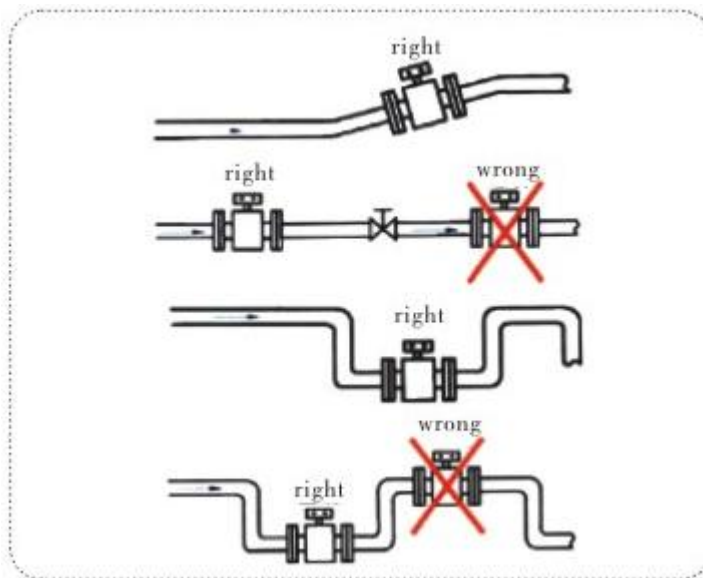

Pipe must be full of Medium

Avoid air bladder

Manuale operativo
S-MAG
HIGH FREQUENCY - SLURRY VERSION

SMERI s.r.l.
Via Mario Idiomi 3/13
I - 20090 Assago (MI)
Tel +39 02 5398941
e-mail smeri@smeri.com
www.smeri.com